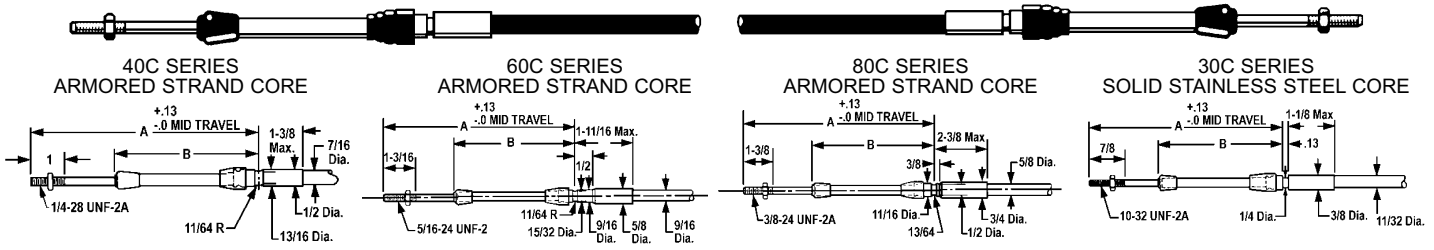

MORSE/TELEFLEX CLAMP and CLAMP PUSH-PULL CABLES

**PUSH-PULL CABLES MADE HERE TO ORDER ANY LENGTH**  
**BAUM HYDRAULICS IS AN AUTHORIZED MORSE MASTER CABLE ASSEMBLER**  
**ALL CABLES ARE TESTED TO FACTORY SPECIFICATIONS and CANNOT BE RETURNED**

Travel Inches	A DIMENSION CLAMP TYPE					B DIMENSION CLAMP TYPE				
	1"	2"	3"	4"	5"	1"	2"	3"	4"	5"
30 SERIES	3-11/16"	5-3/16"	6-11/16"	8-3/16"	9-11/16"	2-5/16"	3-5/16"	4-5/16"	5-5/16"	6-5/16"
40 SERIES	4"	5-1/2"	7"	8-1/2"	10"	2-1/2"	3-1/2"	4-1/2"	5-1/2"	6-1/2"
60 SERIES	4-3/8"	5-7/8"	7-3/8"	8-7/8"	10-3/8"	2-11/16"	3-11/16"	4-11/16"	5-11/16"	6-11/16"
80 SERIES	--	6-11/16"	8-3/16"	9-11/16"	11-11/16"	--	4-1/4"	5-1/4"	6-1/4"	7-3/4"