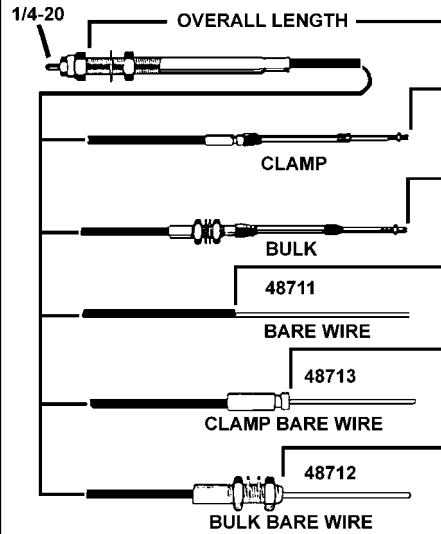

TRAVEL: WITH HANDLE PUSHED FULLY IN, MEASURE FROM ROD SEAL, EXPOSED ROD.  
DO NOT INCLUDE THREAD.

**VERNIER**

- END A VERNIER       END B CLAMP   
 END B CLAMP   
 END B BULK   
**30 SERIES ONLY**  
 307141 BARE WIRE   
 307143 CLAMP BARE WIRE   
 307142 BULK BARE WIRE   
 OVERALL LENGTH \_\_\_\_\_ INCHES

- TRAVEL**  
 CLAMP OR BULK ONLY  
 1"  2"  3"   
 WIRE END HAS 3" ONLY  
**THREAD**  
 (10-32) 3/16  30 SERIES  
 (Part # Prefix 30714)  
 (1/4-28) 1/4  40 SERIES  
 (Part # Prefix 30714)  
 WIRE  30L SERIES  
 (Part # Prefix 307141)  
**MUST ORDER HEAD SEPARATELY:**  
 317310

- TRAVEL**  
 CLAMP OR BULK ONLY  
 1"  2"  3"   
 WIRE END HAS 3" ONLY  
**THREAD**  
 (10-32) 3/16  30 SERIES  
 (Part # Prefix 3803)  
 (1/4-28) 1/4  40 SERIES  
 (Part # Prefix 3804)  
 WIRE  30L SERIES  
 (Part # Prefix 48711)  
**MUST ORDER KNOB T-HANDLE SEPARATELY:**  
 Aluminum T-Handle B37601  1/4-20  
 Aluminum T-Handle B38364  1/4-20  
 Black Plastic T-Handle B41884  1/4-20  
 Black Plastic Knob B43267  1/4-20

40C CLAMP 1/4-28 Thread

TYPE 42C CABLE

(Part # 68357-2 length inches)

2" Travel

3" Travel

40BC BULKHEAD/CLAMP 1/4-28 Thread

TYPE 42BC CABLE

(Part # 301127-2 length inches)