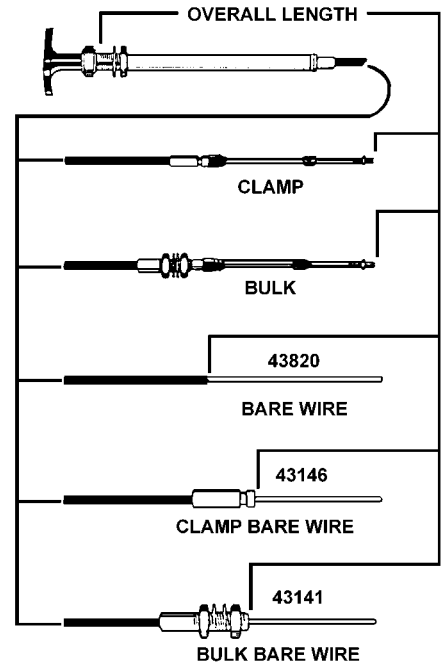

1. **TRAVEL**
   WIRE END HAS 3" ONLY
   THREAD
   (10-32) 3/16 ☐ 30 SERIES
   (Part # Prefix 4314)
   (1/4-28) 1/4 ☐ 40 SERIES
   (Part # Prefix 4314)
   WIRE ☐ 30L SERIES
   (Part # Prefix 43820)
   T-HANDLE INCLUDED

40 MODULATOR

42B ☐

TYPE 42B CABLE ONLY
(Part # 300444-2 length inches)

42C ☐

TYPE 42C CABLE ONLY
(Part # 300441-2 length inches)

MODULATOR KIT

MUST ORDER SEPARATELY

310821 ☐

OVERALL LENGTH _____ INCHES

USED ON ALLISON AUTOMATIC TRANSMISSION

40 ACCELERATOR

40B BULKHEAD 1/4-28 Thread

TYPE 42B CABLE

(Part # 68343-2 length inches)

☐ 2" Travel

☐ 3" Travel

40C CLAMP 1/4-28 Thread

TYPE 42C CABLE

(Part # 68357-2 length inches)

☐ 2" Travel

☐ 3" Travel

40BC BULKHEAD/CLAMP 1/4-28 Thread

TYPE 42BC CABLE

(Part # 301127-2 length inches)

☐ 2" Travel

☐ 3" Travel

OVERALL LENGTH _____ INCHES

AVAILABLE IN 2 AND 3 INCH TRAVEL ONLY