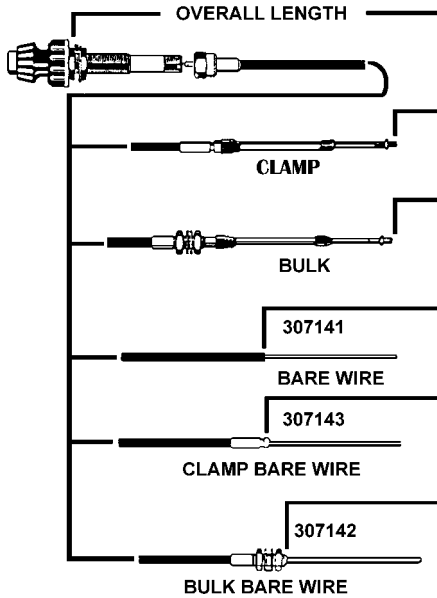

TRAVEL: WITH HANDLE PUSHED FULLY IN, MEASURE FROM ROD SEAL, EXPOSED ROD.  
DO NOT INCLUDE THREAD.

**VERNIER**

- END A VERNIER       END B CLAMP   
 END B CLAMP   
 END B BULK   
**30 SERIES ONLY**  
 307141 BARE WIRE   
 307143 CLAMP BARE WIRE   
 307142 BULK BARE WIRE   
 OVERALL LENGTH \_\_\_\_\_ INCHES

- TRAVEL**  
 CLAMP OR BULK ONLY  
 1"  2"  3"   
 WIRE END HAS 3" ONLY  
**THREAD**  
 (10-32) 3/16  30 SERIES  
 (Part # Prefix 30714)  
 (1/4-28) 1/4  40 SERIES  
 (Part # Prefix 30714)  
 WIRE  30L SERIES  
 (Part # Prefix 307141)  
**MUST ORDER HEAD SEPARATELY:**  
 317310

- TRAVEL**  
 CLAMP OR BULK ONLY  
 1"  2"  3"   
 WIRE END HAS 3" ONLY  
**THREAD**  
 (10-32) 3/16  30 SERIES  
 (Part # Prefix 3803)  
 (1/4-28) 1/4  40 SERIES  
 (Part # Prefix 3804)  
 WIRE  30L SERIES  
 (Part # Prefix 48711)  
**MUST ORDER KNOB T-HANDLE SEPARATELY:**  
 Aluminum T-Handle B37601  1/4-20  
 Aluminum T-Handle B38364  1/4-20  
 Black Plastic T-Handle B41884  1/4-20  
 Black Plastic Knob B43267  1/4-20

40C CLAMP 1/4-28 Thread

TYPE 42C CABLE

(Part # 68357-2 length inches)

2" Travel

3" Travel

40BC BULKHEAD/CLAMP 1/4-28 Thread

TYPE 42BC CABLE

(Part # 301127-2 length inches)