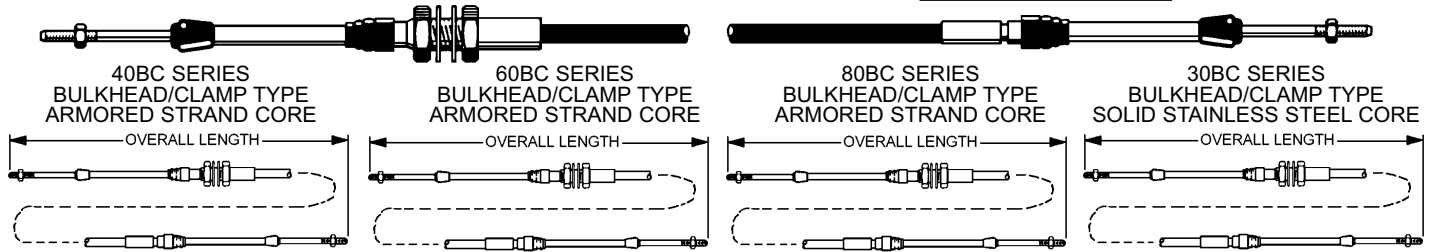

MORSE/TELEFLEX BULKHEAD and CLAMP PUSH-PULL CABLES

PUSH-PULL CABLES MADE HERE TO ORDER ANY LENGTH
 BAUM HYDRAULICS IS AN AUTHORIZED MORSE MASTER CABLE ASSEMBLER
 ALL CABLES ARE TESTED TO FACTORY SPECIFICATIONS and **CANNOT BE RETURNED**

* See pages W4 and W5 for cable travel dimensions

Travel Inches	A DIMENSION BULKHEAD TYPE					B DIMENSION BULKHEAD TYPE				
	1"	2"	3"	4"	5"	1"	2"	3"	4"	5"
30 SERIES	4-3/8"	5-7/8"	7-3/8"	8-7/8"	10-3/8"	3"	4"	5"	6"	7"
40 SERIES	4-5/8"	6-1/8"	7-5/8"	9-1/8"	105/8"	3-1/8"	4-1/8"	5-1/8"	6-1/8"	7-1/8"
60 SERIES	5-1/16"	6-9/16"	8-1/16"	9-9/16"	11-1/16"	3-3/8"	4-3/8"	5-3/8"	6-3/8"	7-3/8"
80 SERIES	--	7-3/16"	8-11/16"	10-3/16"	11-11/16"	--	4-3/4"	5-3/4"	6-3/4"	7-3/4"

Travel Inches	A DIMENSION CLAMP TYPE					B DIMENSION CLAMP TYPE				
	1"	2"	3"	4"	5"	1"	2"	3"	4"	5"
30 SERIES	3-11/16"	5-3/16"	6-11/16"	8-3/16"	9-11/16"	2-5/16"	3-5/16"	4-5/16"	5-5/16"	6-5/16"
40 SERIES	4"	5-1/2"	7"	8-1/2"	10"	2-1/2"	3-1/2"	4-1/2"	5-1/2"	6-1/2"
60 SERIES	4-3/8"	5-7/8"	7-3/8"	8-7/8"	10-3/8"	2-11/16"	3-11/16"	4-11/16"	5-11/16"	6-11/16"
80 SERIES	--	6-11/16"	8-3/16"	9-11/16"	11-11/16"	--	4-1/4"	5-1/4"	6-1/4"	7-3/4"