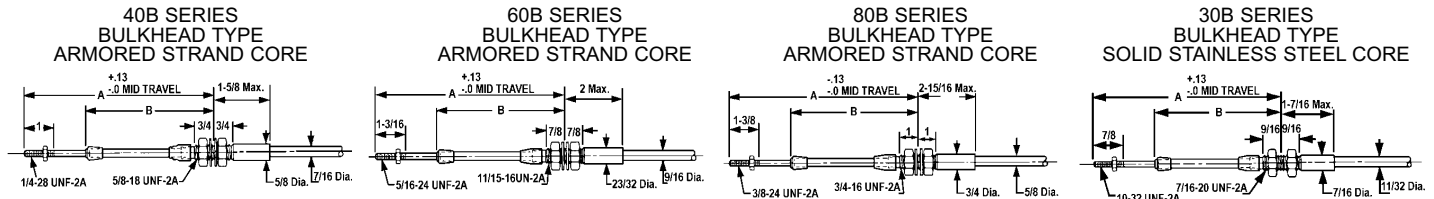

PUSH-PULL CABLES MADE HERE TO ORDER ANY LENGTH
BAUM HYDRAULICS IS AN AUTHORIZED MORSE MASTER CABLE ASSEMBLER
ALL CABLES ARE TESTED TO FACTORY SPECIFICATIONS and CANNOT BE RETURNED

Travel Inches	A DIMENSION BULKHEAD TYPE					B DIMENSION BULKHEAD TYPE				
	1"	2"	3"	4"	5"	1"	2"	3"	4"	5"
30 SERIES	4-3/8"	5-7/8"	7-3/8"	8-7/8"	10-3/8"	3"	4"	5"	6"	7"
40 SERIES	4-5/8"	6-1/8"	7-5/8"	9-1/8"	10 5/8"	3-1/8"	4-1/8"	5-1/8"	6-1/8"	7-1/8"
60 SERIES	5-1/16"	6-9/16"	8-1/16"	9-9/16"	11-1/16"	3-3/8"	4-3/8"	5-3/8"	6-3/8"	7-3/8"
80 SERIES	--	7-3/16"	8-11/16"	10-3/16"	11-11/16"	--	4-3/4"	5-3/4"	6-3/4"	7-3/4"

Cable Type	Black Jacket		Red Jacket		Self Adjusting Seal	RJ+ and SAS	SAS	Supreme
	New Baum Iron Number	Old Number	XL New Number	Old Number				
30B	307480	B63201	----	D36559	300731	----	----	305399
40B	307483	B63203	304241	D38011	300741	301841	301851	----
60B	307486	B63205	304261	D37911	300761	301861	301871	----
80B	-----	D64490	-----	D38034	300781	301881	301891	----