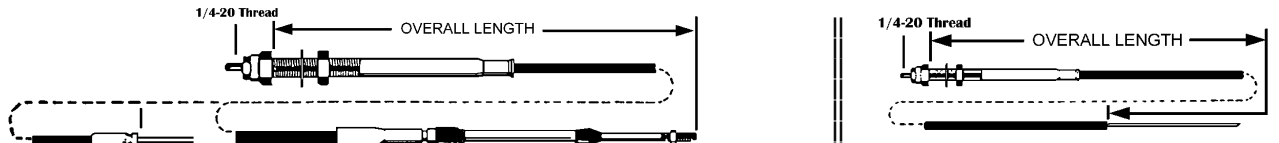

Length Inches	Part Number	Part Number	Part Number				
EXTRA LIGHT DUTY CLAMP		LIGHT DUTY CLAMP		STANDARD DUTY CLAMP		EXTRA LIGHT DUTY WIRE END	
30L Series 3" Travel		30 Series 3" Travel		40 Series 3" Travel		30L Series 3" Travel	
60	48713-60	38038-3-60	38046-3-60	48711-60			
120	48713-120	38038-3-120	38046-3-120	48711-120			
180	48713-180	38038-3-180	38046-3-180	48711-180			
240	48713-240	38038-3-240	38046-3-240	48711-240			
300	48713-300	38038-3-300	38046-3-300	48711-300			
360	48713-360	38038-3-360	38046-3-360	48711-360