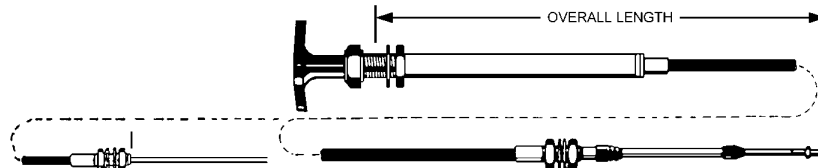

**POSITIVE LOCK CABLES**  
FOR PTO, THROTTLE, CHOKE, DIESEL SHUTOFF and STOP

Length Inches	Part Number	Our Sequence Number	Per Each	Part Number	Our Sequence Number	Per Each	Part Number	Our Sequence Number	Per Each
<b>EXTRA LIGHT DUTY BULKHEAD</b>			<b>LIGHT DUTY BULKHEAD</b>			<b>STANDARD DUTY BULKHEAD</b>			
30L Series 3" Travel			30 Series 3" Travel 3/16" Thread			40 Series 3" Travel 1/4" Thread			
60	43141-60	DC4830	\$45.31	43143-3-60	DC4890	\$49.37	43145-3-60	DC5228	\$67.32
120	43141-120	DC4832	50.29	43143-3-120	DC4892	54.35	43145-3-120	DC5229	77.38
180	43141-180	DC4834	55.16	43143-3-180	DC4894	59.22	43145-3-180	DC5230	87.52
240	43141-240	DC4836	60.12	43143-3-240	DC4896	64.18	43145-3-240	DC5231	97.82
360	43141-360	DC4838	70.01	43143-3-360	DC4898	74.07	43145-3-360	DC5233	118.13

Length Inches	Part Number	Our Sequence Number	Per Each	Part Number	Our Sequence Number	Per Each	Part Number	Our Sequence Number	Per Each			
<b>EXTRA LIGHT DUTY CLAMP</b>			<b>LIGHT DUTY CLAMP</b>			<b>STANDARD DUTY CLAMP</b>			<b>EXTRA LIGHT DUTY WIRE END</b>			
30L Series 3" Travel			30 Series 3" Travel 3/16" Thd			40 Series 3" Travel 1/4" Thd.			30L Series 3" Travel			
60	43146-60	DC4900	\$44.35	43142-3-60	DC4860	\$48.41	43144-3-60	DC5207	\$63.48	309367-3-60	736454	\$29.47
120	43146-120	DC4902	49.34	43142-3-120	DC4862	53.40	43144-3-120	DC5208	73.54	309367-3-120	736455	34.01
180	43146-180	DC4904	54.21	43142-3-180	DC4864	58.27	43144-3-180	DC5209	83.67	309367-3-180	736456	38.46
240	43146-240	DC4906	59.17	43142-3-240	DC4866	63.23	43144-3-240	DC5210	93.98	309367-3-240	736457	42.98
360	43146-360	DC4908	69.05	43142-3-360	DC4868	73.12	43144-3-360	DC5212	114.28	309367-3-360	736458	51.99