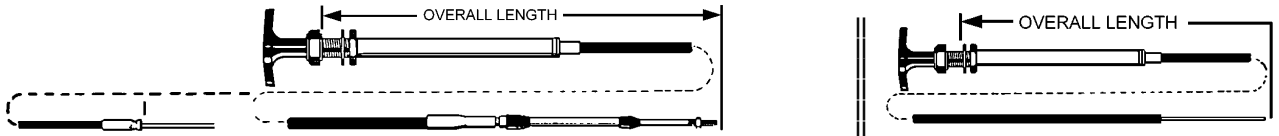

**POSITIVE LOCK CABLES**  
FOR PTO, THROTTLE, CHOKE, DIESEL SHUTOFF and STOP

Length Inches	Part Number	Our Sequence Number	Per Each	Part Number	Our Sequence Number	Per Each	Part Number	Our Sequence Number	Per Each
<b>EXTRA LIGHT DUTY BULKHEAD</b>			<b>LIGHT DUTY BULKHEAD</b>			<b>STANDARD DUTY BULKHEAD</b>			
30L Series 3" Travel			30 Series 3" Travel 3/16" Thread			40 Series 3" Travel 1/4" Thread			
60	43141-60	DC4830	\$45.31	43143-3-60	DC4890	\$49.37	43145-3-60	DC5228	\$67.32
120	43141-120	DC4832	50.29	43143-3-120	DC4892	54.35	43145-3-120	DC5229	77.38
180	43141-180	DC4834	55.16	43143-3-180	DC4894	59.22	43145-3-180	DC5230	87.52
240	43141-240	DC4836	60.12	43143-3-240	DC4896	64.18	43145-3-240	DC5231	97.82
360	43141-360	DC4838	70.01	43143-3-360	DC4898	74.07	43145-3-360	DC5233	118.13

Length Inches	Part Number	Our Sequence Number	Per Each	Part Number	Our Sequence Number	Per Each	Part Number	Our Sequence Number	Per Each			
<b>EXTRA LIGHT DUTY CLAMP</b>			<b>LIGHT DUTY CLAMP</b>			<b>STANDARD DUTY CLAMP</b>			<b>EXTRA LIGHT DUTY WIRE END</b>			
30L Series 3" Travel			30 Series 3" Travel 3/16" Thd			40 Series 3" Travel 1/4" Thd.			30L Series 3" Travel			
60	43146-60	DC4900	\$44.35	43142-3-60	DC4860	\$48.41	43144-3-60	DC5207	\$63.48	309367-3-60	736454	\$29.47
120	43146-120	DC4902	49.34	43142-3-120	DC4862	53.40	43144-3-120	DC5208	73.54	309367-3-120	736455	34.01
180	43146-180	DC4904	54.21	43142-3-180	DC4864	58.27	43144-3-180	DC5209	83.67	309367-3-180	736456	38.46
240	43146-240	DC4906	59.17	43142-3-240	DC4866	63.23	43144-3-240	DC5210	93.98	309367-3-240	736457	42.98
360	43146-360	DC4908	69.05	43142-3-360	DC4868	73.12	43144-3-360	DC5212	114.28	309367-3-360	736458	51.99