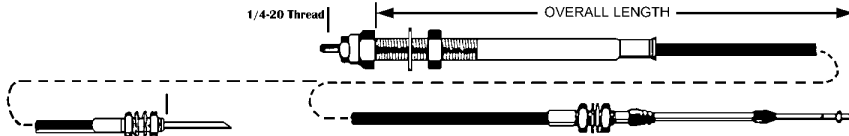

UTILITY CABLES
FOR PTO, THROTTLE, CHOKE, DIESEL SHUTOFF and STOP

CABLES BUILT TO YOUR SPECIFICATIONS - CALL US FOR PRICE QUOTE

Length Inches	Part Number	Part Number	Part Number		
EXTRA LIGHT DUTY BULKHEAD		LIGHT DUTY BULKHEAD		STANDARD DUTY BULKHEAD	
30L Series 3" Travel		30 Series 3" Travel		40 Series 3" Travel	
60	48712-60	38033-3-60	38043-3-60		
120	48712-120	38033-3-120	38043-3-120		
180	48712-180	38033-3-180	38043-3-180		
240	48712-240	38033-3-240	38043-3-240		
300	48712-300	38033-3-300	38043-3-300		
360	48712-360	38033-3-360	38043-3-360